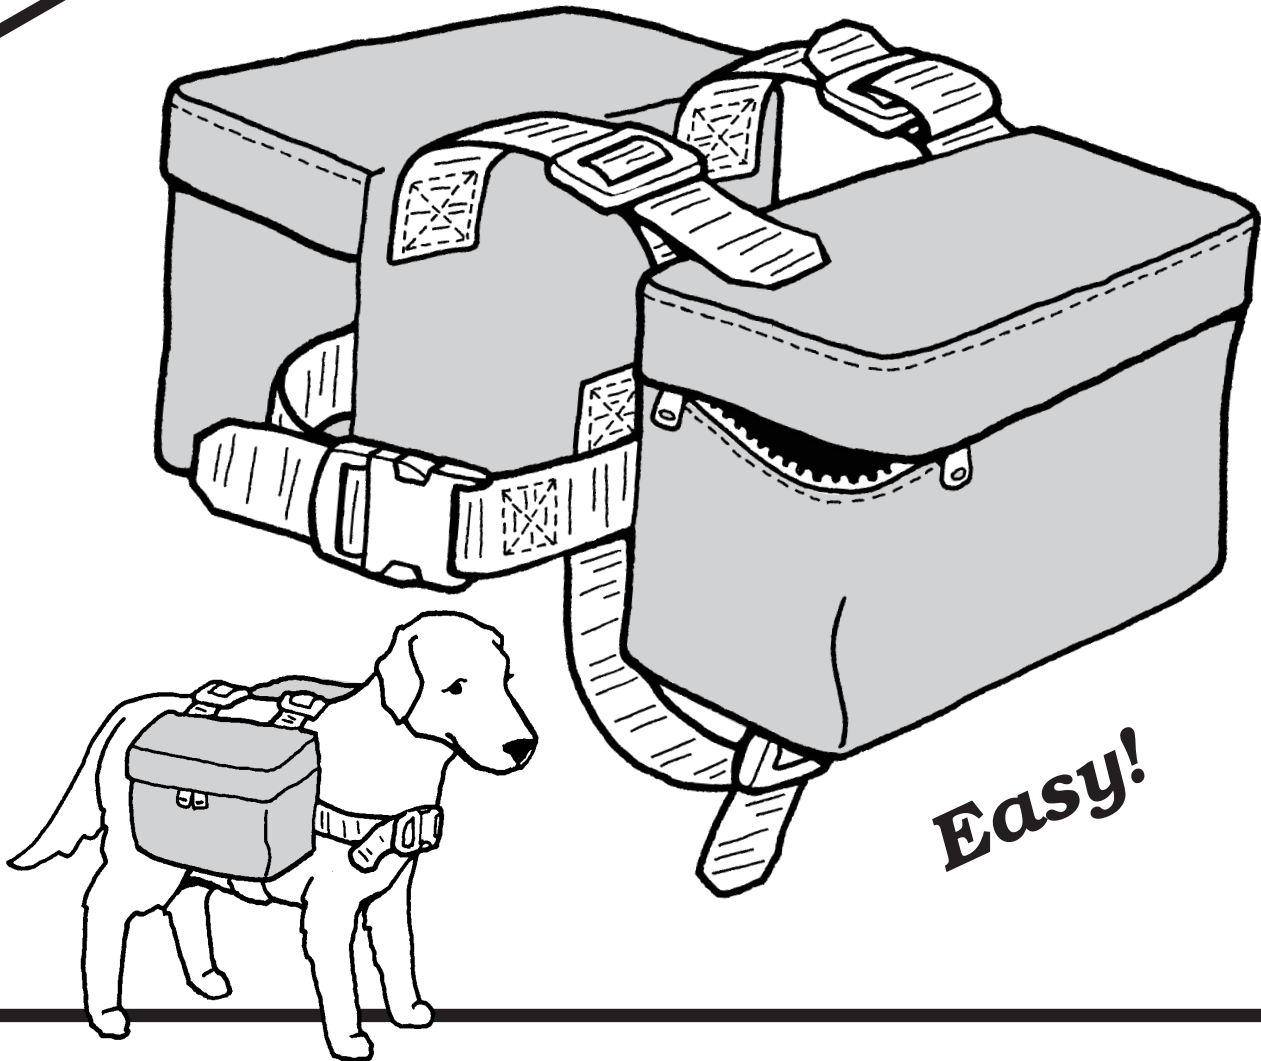

DOG BACK PACK

LEVEL 2 - EASY

PACK SIZE:

Each pouch: 8" x 9³/₄" x 3³/₄"
(20.5 cm x 25 cm x 9 cm)

SUGGESTED FABRICS:

Coated 400 denier Pack Cloth or Cordura.

MATERIALS:

- 3/4 yd (.7 m) 45" (115 cm) Fabric OR
- 5/8 yd (.57 m) 60" (150 cm) Fabric
- 1 1/8 yd (1.0 m) #5 Coil Zipper
- 4 #5 Coil Zipper Pulls
- 2 5/8 yd (2.4 m) 2" (5 cm) Nylon Webbing
- 2 2" (5 cm) Side Release Buckles
- 2 2" (5 cm) Sliders
- 1 Polyester Thread