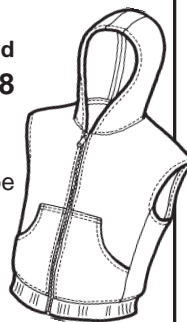

80% Nylon, 20% Lycra. Densely knit, snag resistant.

F38S – PolarTec® 4-way \$10.98

Stretch Fleece 54" wide

Periwinkle, purple, spruce, royal, red

Uses: Great for long underwear, leggings.

94% Polyester, 4% Lycra

F40P – Cotton/Poly/Lycra \$10.98

Royal, brown 60" wide

Uses: Exercise wear, tights.

44% cotton, 44% Polyester, 10% Lycra

Soft & absorbent.

30% OFF MISCELLANEOUS FABRICS

Sale Price/yd

F91 – Heavy-Duty Ribbing \$10.98

Dark grey, jade, magenta, purple, teal blue, white, wine, yellow

15-18 oz/sq yd 15-17" tube

Uses: waistbands, cuffs, or collars for outerwear.

100% Nylon. Fast drying.

Colors match zippers.

BUCKLES

Double Bar \$1.50