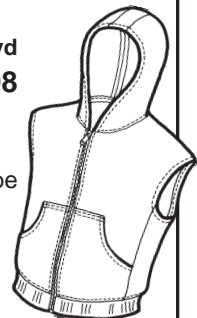

80% Nylon, 20% Lycra. Densely knit, snag resistant.

F38S – PolarTec® 4-way \$10.98

Stretch Fleece 54" wide

Periwinkle, purple, spruce, royal, red

Uses: Great for long underwear, leggings.

94% Polyester, 4% Lycra

F40P – Cotton/Poly/Lycra \$10.98

Royal, brown 60" wide

Uses: Exercise wear, tights.

44% cotton, 44% Polyester, 10% Lycra
Soft & absorbent.

30% OFF MISCELLANEOUS FABRICS

Sale Price/yd

F91 – Heavy-Duty Ribbing \$10.98

Dark grey, jade, magenta, purple, teal blue, white, wine, yellow

15-18 oz/sq yd 15-17" tube

Uses: waistbands, cuffs, or collars for outerwear.

100% Nylon. Fast drying.

Colors match zippers.

BUCKLES

Double Bar \$1.50