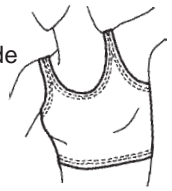

30% OFF

10% OFF

30% OFF STRETCH FABRICS

Sale Price/yd

F32 – 4-way Stretch \$10.98

Nylon/Lycra Tricot Knit

Red 5.5-6 oz/sq yd 58-60" wide

Uses: Bicycle & aerobic wear, swimsuits, tights, racing suits.

80% Nylon, 20% Lycra. Densely knit, snag resistant.

F38S – PolarTec® 4-way \$10.98

Stretch Fleece 54" wide

Periwinkle, purple, spruce, royal, red

Uses: Great for long underwear, leggings.

94% Polyester, 4% Lycra