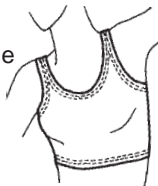

30% OFF

10% OFF

30% OFF STRETCH FABRICS

Sale Price/yd

F32 – 4-way Stretch \$10.98

Nylon/Lycra Tricot Knit

Red 5.5-6 oz/sq yd 58-60" wide

Uses: Bicycle & aerobic wear, swimsuits, tights, racing suits.

80% Nylon, 20% Lycra. Densely knit, snag resistant.

F38S – PolarTec® 4-way \$10.98

Stretch Fleece 54" wide

Periwinkle, purple, spruce, royal, red

Uses: Great for long underwear, leggings.

94% Polyester, 4% Lycra